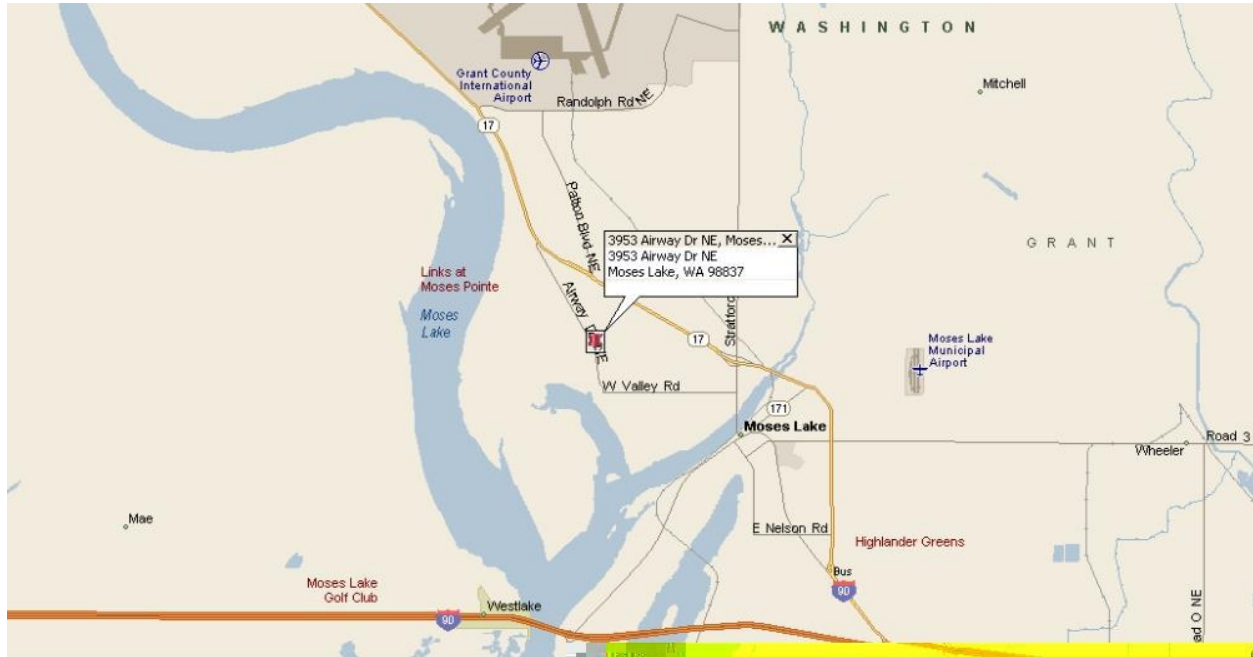

Directions to the Washington State Rally

Grant County Fairgrounds 3953 Airway Drive N.E. Moses Lake, WA. 98837

From Interstate 90, Exit 179 - take Highway 17 North for 6.4 miles - Left on Airway Drive N.E. for 1.3 miles. - Fairgrounds on the left.

From Highway 17 Southbound (Ephrata), - Right on Airway Drive N.E. for 1.3 miles. - Fairgrounds on the left.