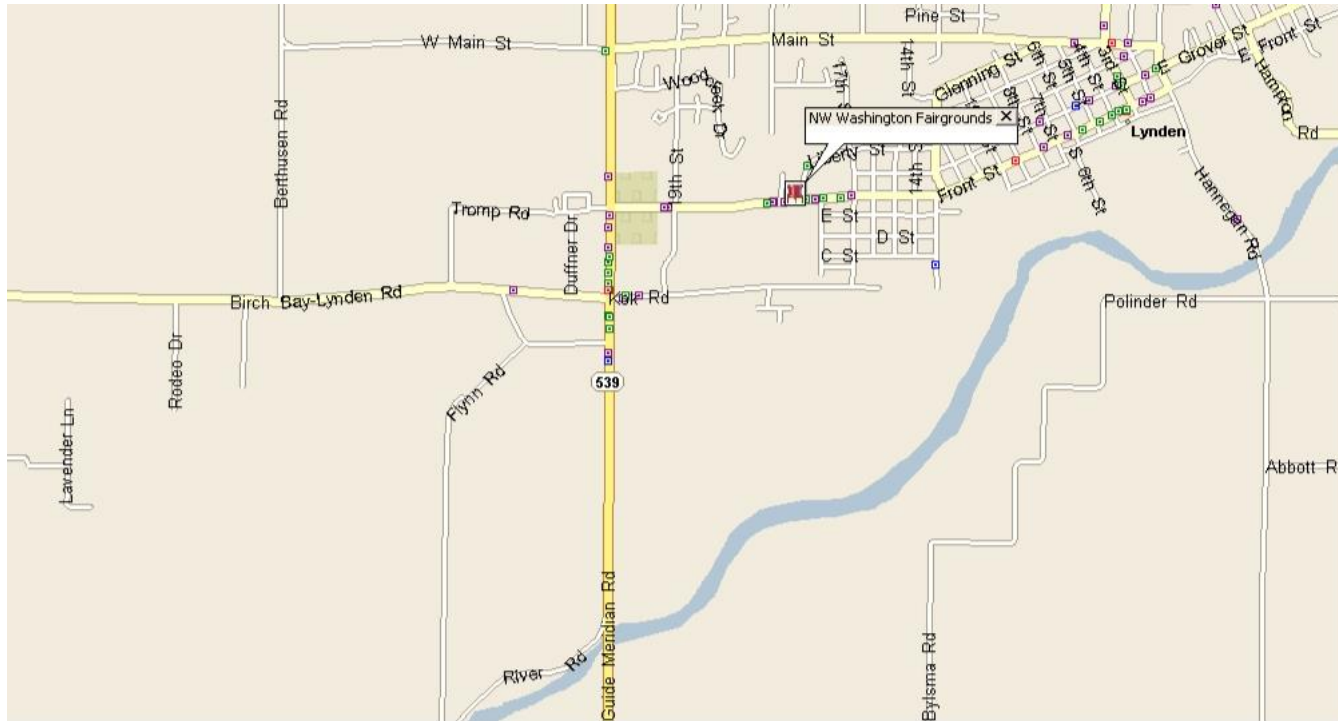

Directions to the Lynden Campout

Northwest Washington Fairgrounds 1775 Front St Lynden, WA. 98264

From Interstate 5, Exit 256 - take Guide Meridian Rd. (Hwy 539) North for 8.0 miles - Right on Front Street. - Fairgrounds on the right.

From Interstate 5, Exit 270 - take Birch Bay-Lynden Rd. East for 10.5 miles - Left on Guide Meridian Rd. (Hwy 539) - Right on Front Street. - Fairgrounds on the right.