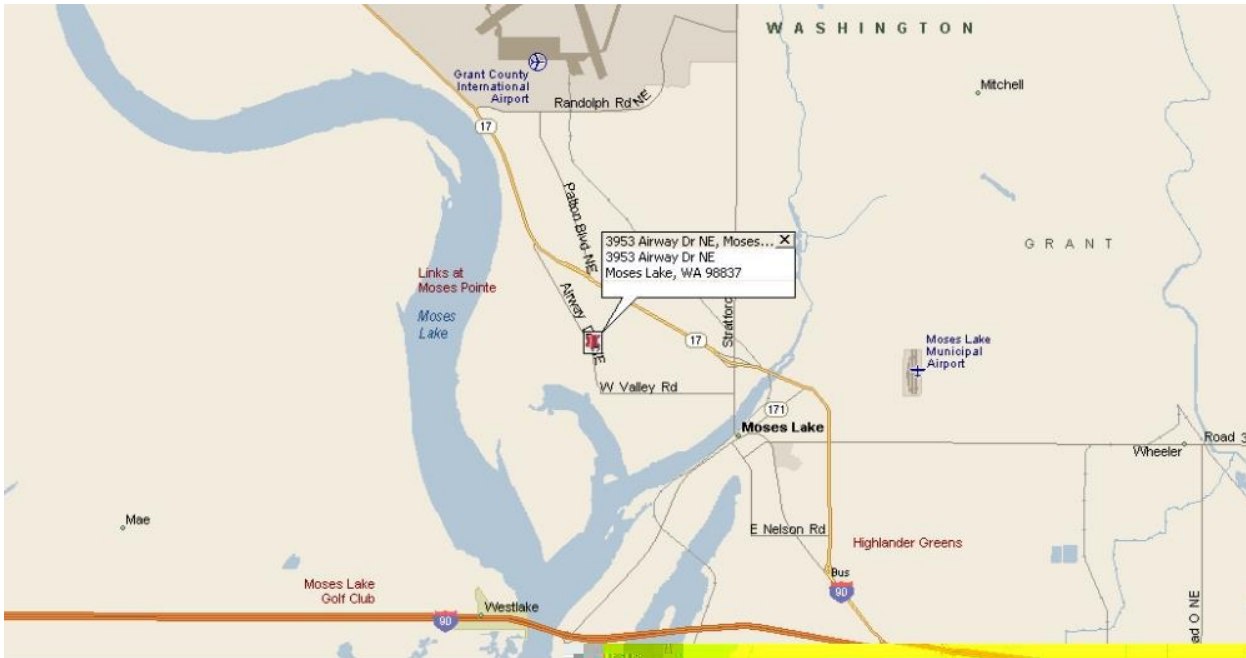

Directions to the Washington State Campout

Grant County Fairgrounds 3953 Airway Drive N.E. Moses Lake, WA. 98837

From Interstate 90, Exit 179 - take Highway 17 North for 6.4 miles - Left on Airway Drive N.E. for 1.3 miles. - Fairgrounds on the left.

From Highway 17 Southbound (Ephrata), - Right on Airway Drive N.E. for 1.3 miles. - Fairgrounds on the left.