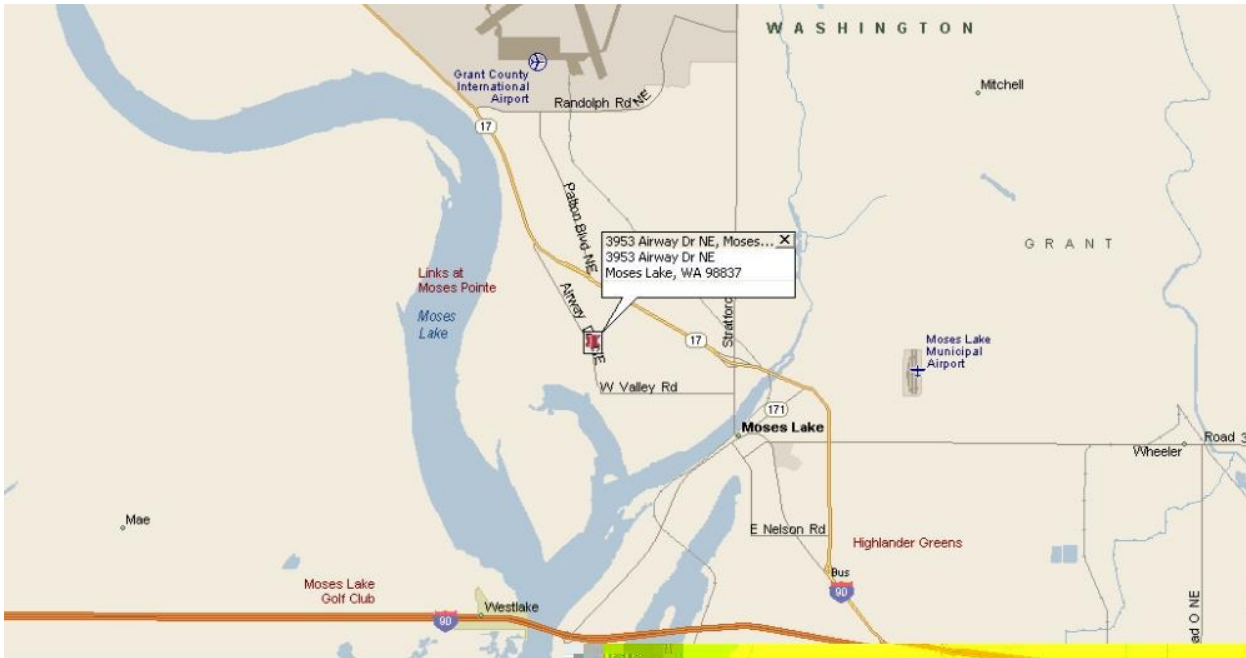

Directions to the Washington State Rally

Grant County Fairgrounds 3953 Airway Drive N.E. Moses Lake, WA. 98837

From Interstate 90, Exit 179 - take Highway 17 North for 6.4 miles - Left on Airway Drive N.E. for 1.3 miles. - Fairgrounds on the left.

From Highway 17 Southbound (Ephrata), - Right on Airway Drive N.E. for 1.3 miles. - Fairgrounds on the left.